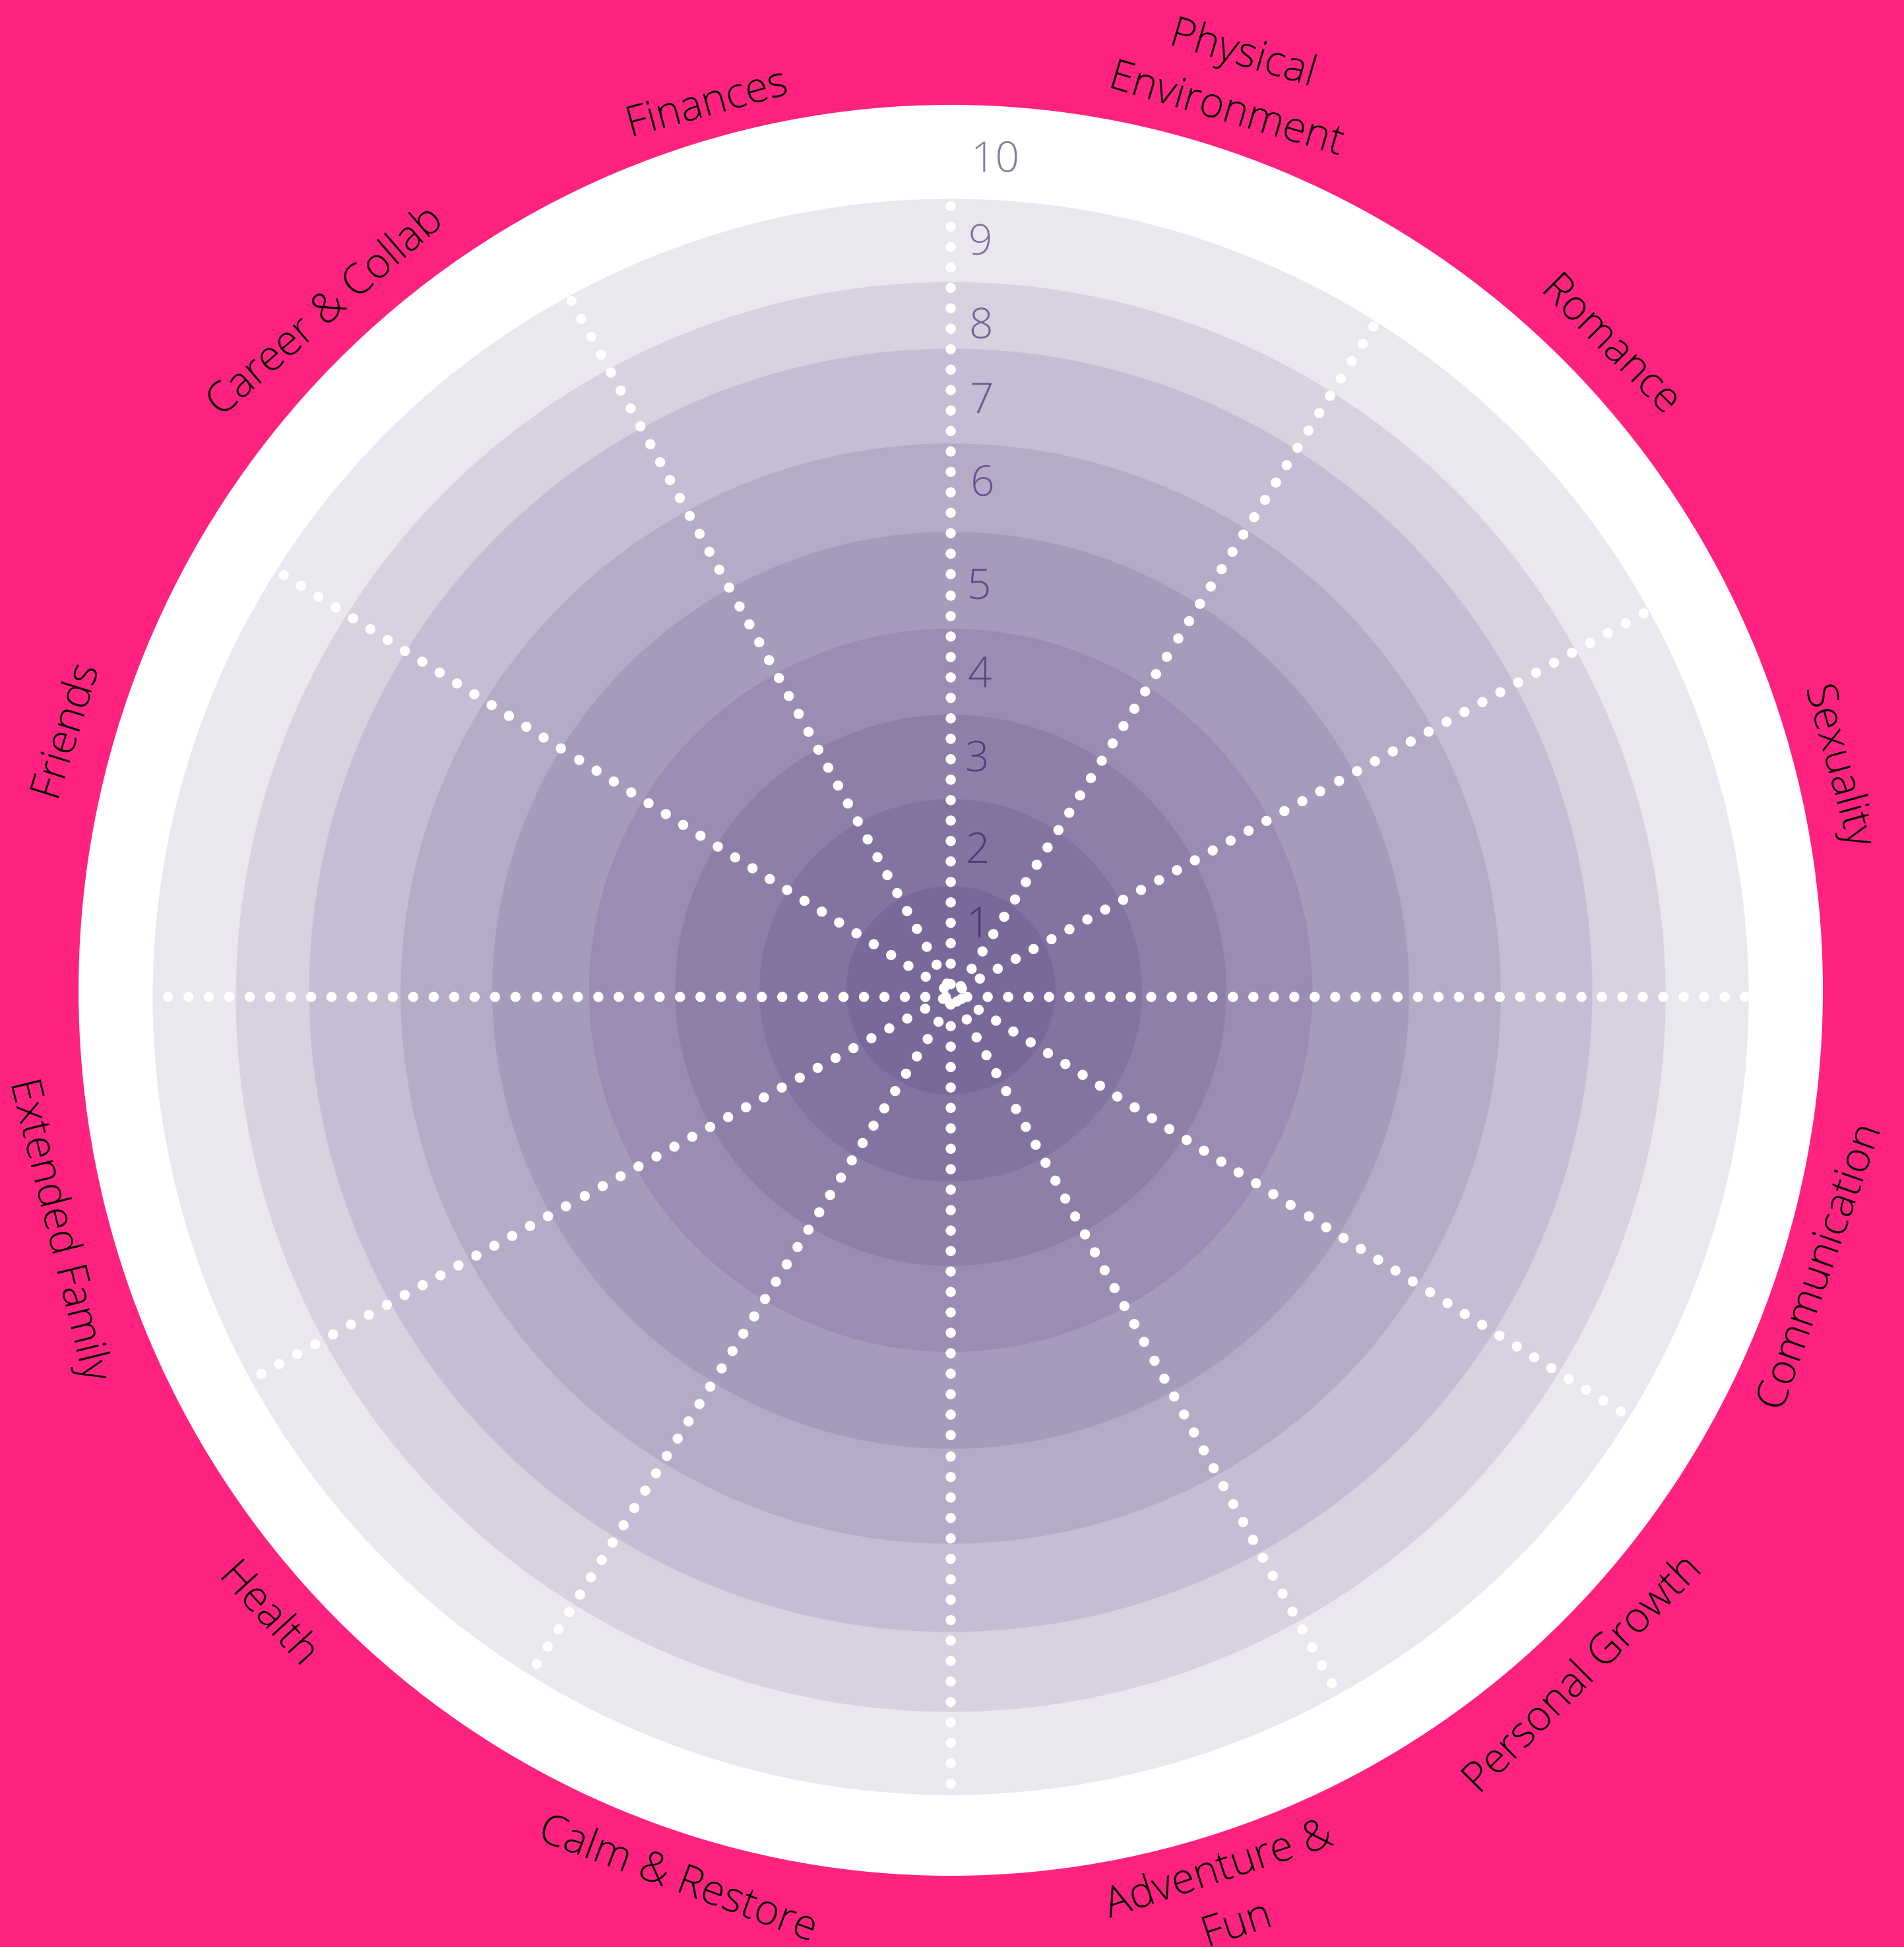

SIMPLY RATE EACH AREA OF
YOUR RELATIONSHIP
FROM HIGH SATISFACTION = 10
TO LOW SATISFACTION = 0

© PixelStoryStudio.com

DESIGN YOUR LIFE TOGETHER
RELATIONAL
WHEEL OF LIFE